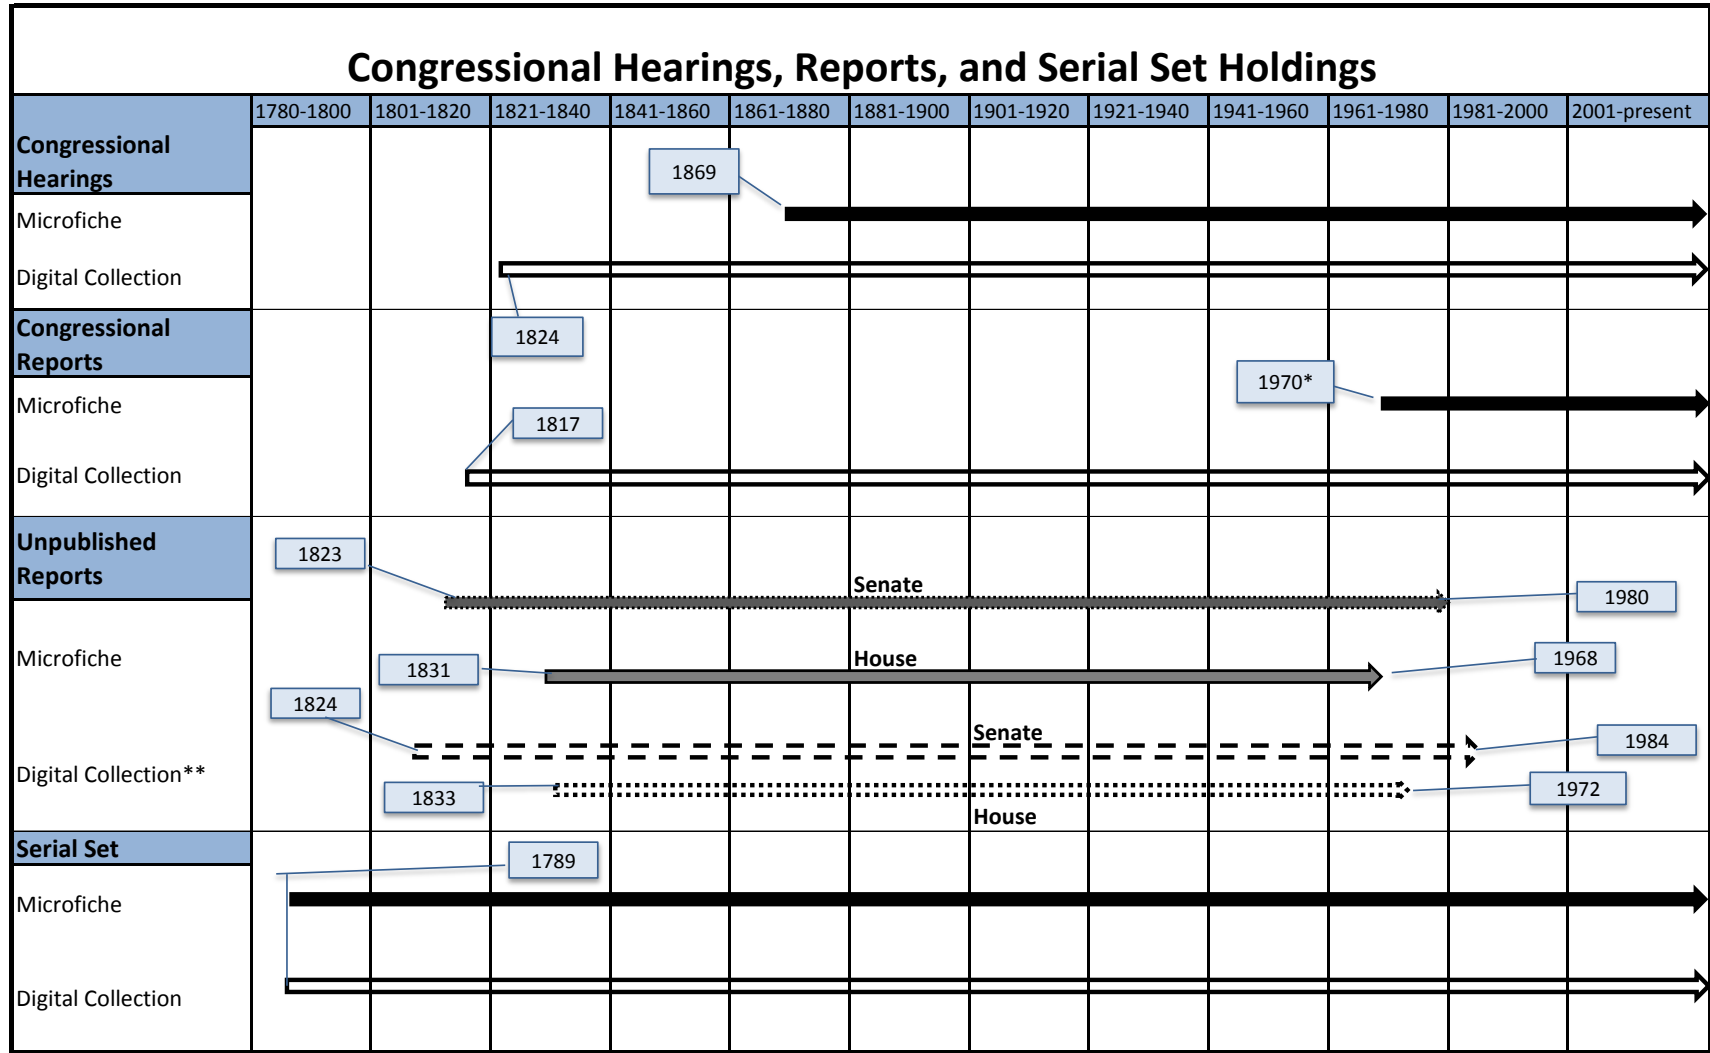

Digital and Microfiche Holdings : Hearings, Reports, Unpublished Reports, and Serial Set

Legend	
→	Microfiche - Senate and House
→	Microfiche - Senate Only
→	Microfiche - House Only
→	Digital
- - - - - →	Digital Collection - Senate Only
· · · · · →	Digital Collection - House Only

* pre-1970 Congressional reports can be found in microfiche as a part of the Serial Set Collection

** Records on LexisNexis Congressional provide annotated indexing for reports. Unpublished reports can be viewed as a part of the microfiche collection.